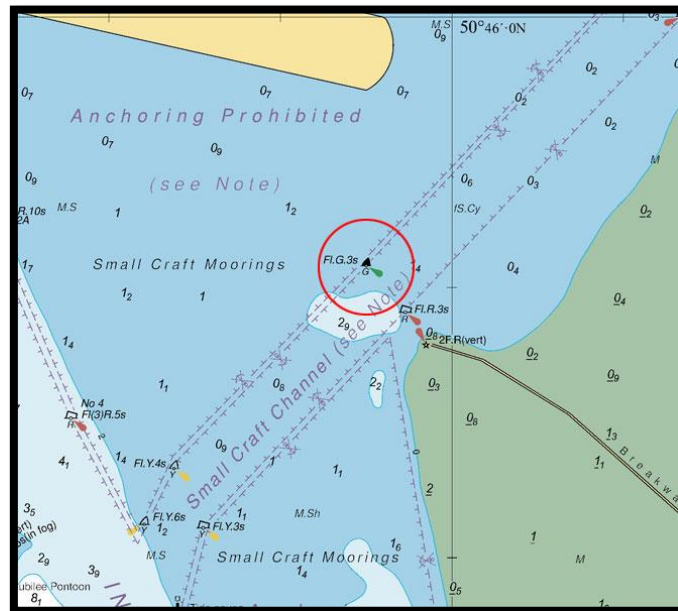

COWES HARBOUR COMMISSION

LOCAL NOTICE TO MARINERS No 03(T) OF 2019

SMALL CRAFT CHANNEL LATERAL MARK REMOVED

Notice is hereby given that the starboard hand lateral mark (Fl.G.3s) in position 50° 45.9' N, 001° 17.5' W (Small Craft Channel) has been removed.

All vessels are to navigate with particular caution whilst in the vicinity of the Small Craft Channel.

This Cowes Harbour Commission Local Notice to Mariners will be in force until further notice.

Captain S McIntosh